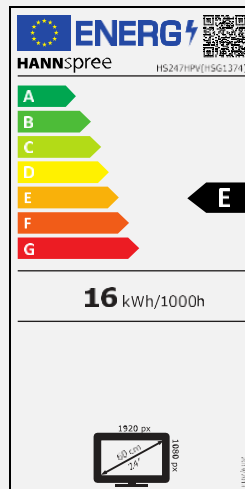

HS 247 HPV

59,94 cm / 23.6" Diagonal
LED Backlight – Format 16:9

- 23,6" 16:9 LED Backlight Monitor
- 1920 x 1080 Full HD 1080P Resolution
- 178° Ultra-Wide Viewing Angle
- Input: HDMI + DVI-D + VGA
- Built-In Stereo Speakers
- Tilt and Wall-Mountable (VESA)
- Low Power Consumption
- Multi-Video Modes
- ECO Friendly
- Flicker Free

59,94 cm / 23.6"

Part. No.: HS 247 HPV

SIZE, RESOLUTION

23.6" 59,94 cm
16:9 Aspect Ratio

Full HD
1920 x 1080

CONNECTIVITY, SPEAKERS

HDMI
DVI-D
VGA

Built-In
Stereo Speaker

Display Size	59,94 cm / 23.6" Diagonal
Panel Type	TFT – LED Backlight VA Panel (*)
Aspect Ratio	16:9
Resolution (H x V)	1920 x 1080 Full HD
Brightness	250cd/m ²
Contrast (Typ.)	1.000:1 (Typical)
Contrast (Active)	80.000.000:1 (Active)
Viewing Angle L/R; U/D	178° H / 178° V (CR >10)
Response Time	8 msec (OD)
Pixel Pitch	0,2715 (H) x 0,2715 (V) mm
Panel Surface	Anti-Glare
Display Colors	16.7M Colors
Horizontal Frequency	24 ~ 83 kHz
Vertical Frequency	55 ~ 76 Hz
Max Display Frequency	1920 x 1080 @ 60Hz
Input 1	D-Sub (VGA)
Input 2	DVI-D (with HDCP)
Input 3	HDMI (Ver. 1.4)
Speakers	2W x 2, Earphone Audio Output
Power Consumption	On: 16W; Stand-by: 0,2W; Off: 0,2W
AC Power Range	AC 100 ~ 240 Volt; 50 ~ 60 Hz
Product Dimensions	547,6 x 210 x 406,3 mm (W x D x H)
Packing Dimensions	610 x 150 x 390 mm (W x D x H)
Net / Gross Weight	3,2 Kg / 4,3 Kg (±0,3KG)
Bezel & Color Plan	Front Bezel, Rear Cover, Arm : Black Texture Base: half glossy

VESA Mounting	100 x 100 mm
Monitor Stand	Regular Stand
Tilt / Kensington Lock	-5° (+/-2°) ~ 20° (+/-2°) / Yes
Pivot / Swivel	No / No
Controls	Menu, Bri (+), Vol (-), Input / Enter, Power
Color	Warm, Nature, Cool, User Mode
Preset Mode	Standard, Game, Cinema, Scenery, Text Modes
On Screen Display	9 OSD Languages
Flicker Free	Yes
Accessory	Power Cable; HDMI Cable; Warranty Card; Quick Start Guide