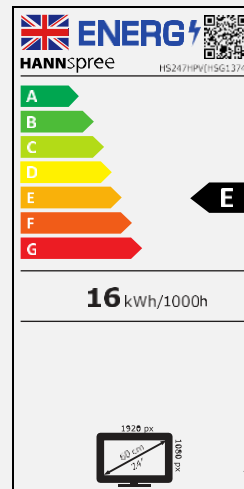

HS 247 HPV

59,94 cm / 23.6" Diagonal
LED Backlight – Format 16:9

- 23,6" 16:9 LED Backlight Monitor
- 1920 x 1080 Full HD 1080P Resolution
- 178° Ultra-Wide Viewing Angle
- Input: HDMI + DVI-D + VGA
- Built-In Stereo Speakers
- Tilt and Wall-Mountable (VESA)
- Low Power Consumption
- Multi-Video Modes
- ECO Friendly
- Flicker Free

59,94 cm / 23.6"

Part. No.: HS 247 HPV

SIZE, RESOLUTION

23.6" 59,94 cm
16:9 Aspect Ratio

Full HD
1920 x 1080

CONNECTIVITY, SPEAKERS

HDMI
DVI-D
VGA

Built-In
Stereo Speaker

Display Size	59,94 cm / 23.6" Diagonal
Panel Type	TFT – LED Backlight VA Panel (*)
Aspect Ratio	16:9
Resolution (H x V)	1920 x 1080 Full HD
Brightness	250cd/m ²
Contrast (Typ.)	1.000:1 (Typical)
Contrast (Active)	80.000.000:1 (Active)
Viewing Angle L/R; U/D	178° H / 178° V (CR >10)
Response Time	8 msec (OD)
Pixel Pitch	0,2715 (H) x 0,2715 (V) mm
Panel Surface	Anti-Glare
Display Colors	16.7M Colors
Horizontal Frequency	24 ~ 83 kHz
Vertical Frequency	55 ~ 76 Hz
Max Display Frequency	1920 x 1080 @ 60Hz
Input 1	D-Sub (VGA)
Input 2	DVI-D (with HDCP)
Input 3	HDMI (Ver. 1.4)
Speakers	2W x 2, Earphone Audio Output
Power Consumption	On: 16W; Stand-by: 0,2W; Off: 0,2W
AC Power Range	AC 100 ~ 240 Volt; 50 ~ 60 Hz
Product Dimensions	547,6 x 210 x 406,3 mm (W x D x H)
Packing Dimensions	610 x 150 x 390 mm (W x D x H)
Net / Gross Weight	3,2 Kg / 4,3 Kg (±0,3KG)
Bezel & Color Plan	Front Bezel, Rear Cover, Arm : Black Texture Base: half glossy

VESA Mounting	100 x 100 mm
Monitor Stand	Regular Stand
Tilt / Kensington Lock	-5° (+/-2°) ~ 20° (+/-2°) / Yes
Pivot / Swivel	No / No
Controls	Menu, Bri (+), Vol (-), Input / Enter, Power
Color	Warm, Nature, Cool, User Mode
Preset Mode	Standard, Game, Cinema, Scenery, Text Modes
On Screen Display	9 OSD Languages
Flicker Free	Yes
Accessory	Power Cable; HDMI Cable; Warranty Card; Quick Start Guide